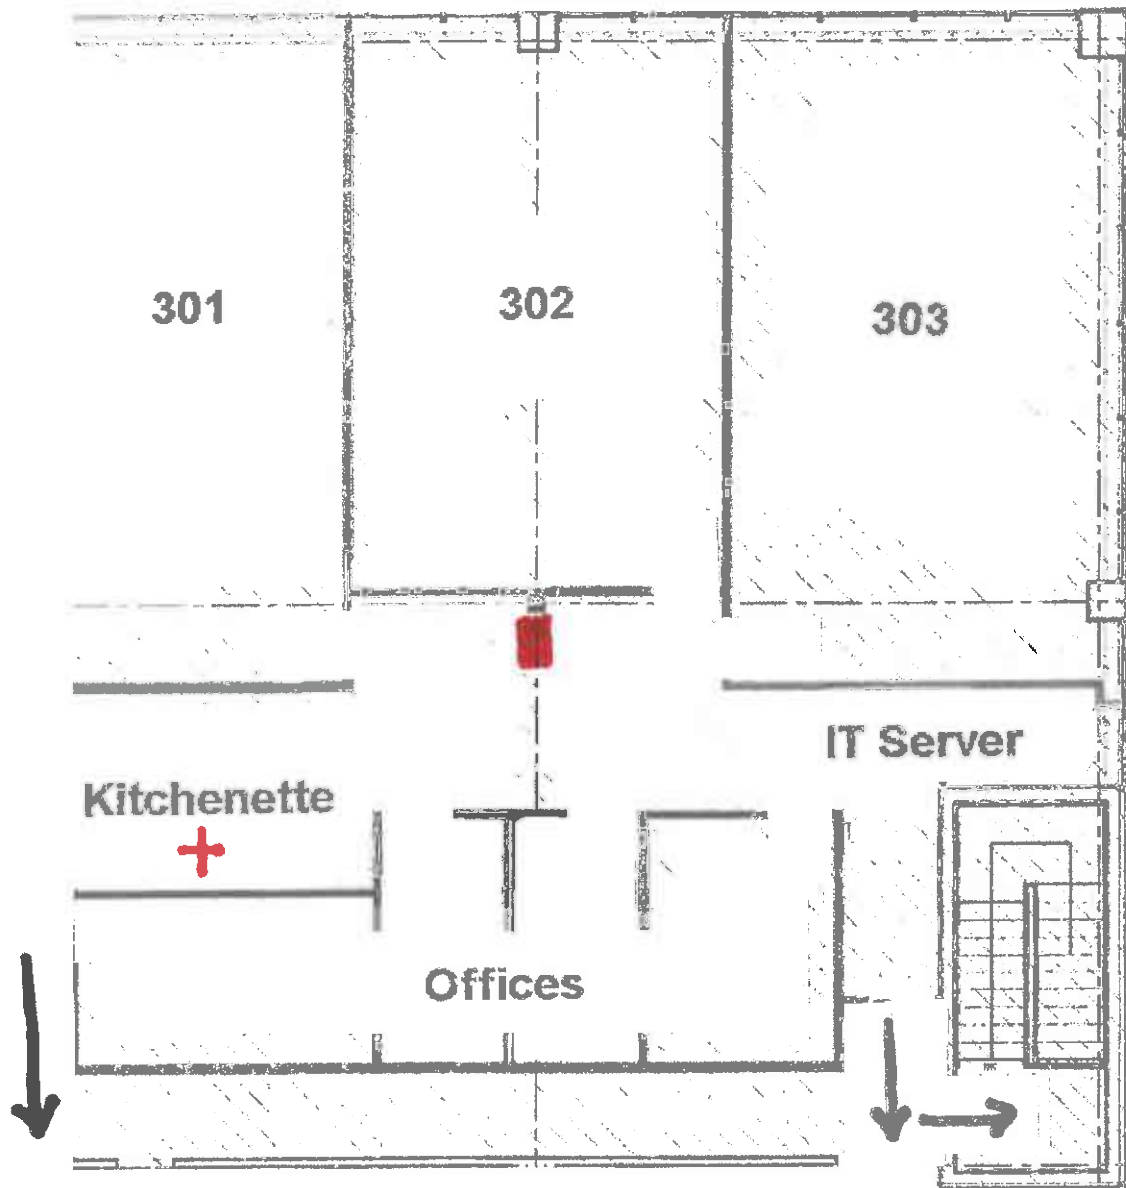

Address: 245 South Executive Drive, Brookfield WI 53005, Suite 340

→ Exits ■ Fire Extinguisher + First Aid/Defibrillator